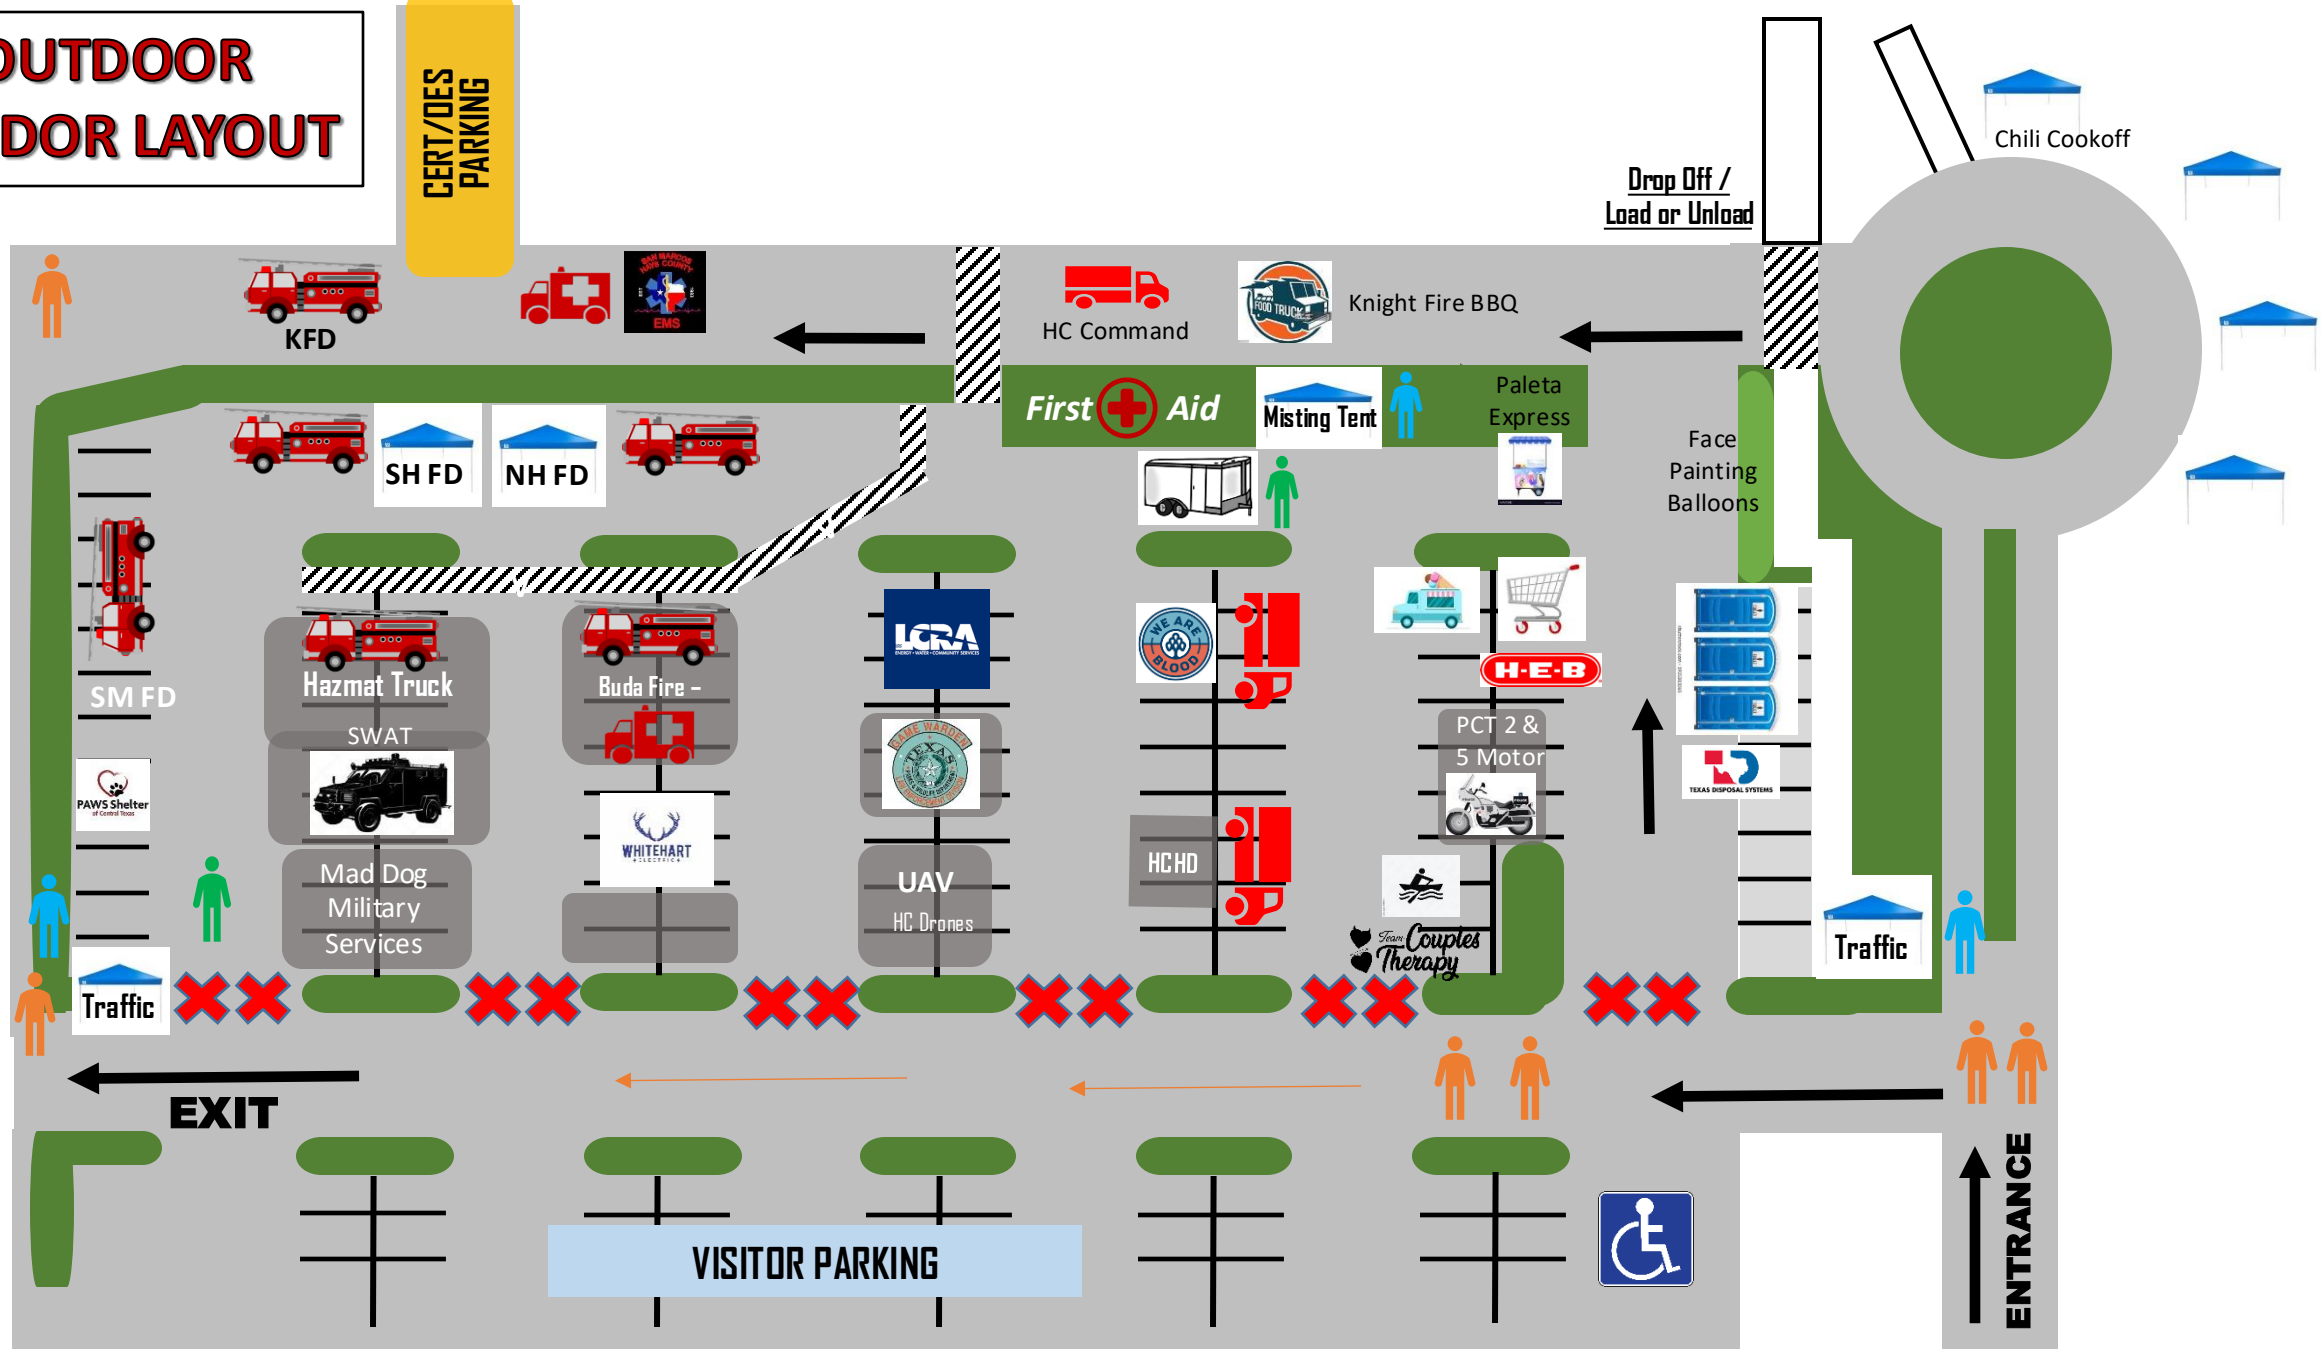

INDOOR VENDOR LAYOUT

Landing Zone – Caution!

Landing Zone – Caution!

RAFFLE

Info Desk

CERT

Info Desk

Pick up/Drop off Vendor Passports here!

Bands
10:00AM-2:00PM

Hays CISD JROTC

EXIT

ENTRY

Color Guard & Taps

RAFFLE

Raffle Tickets at BR3T Booth

- 1 ticket \$5
- 3 tickets \$15
- 6 for \$20
- Drawing at 2:30 p.m.
- Don't have to be present to win!

Drop Off / Load or Unload

Media Room 1

Hill Country MHDD

CENIKOR

Hays Co Veteran Services

Forever 15 Project

Constable PCT 1 & 2

Constable PCT 4

Media Room 2

OUTDOOR VENDOR LAYOUT

CERT/OES
PARKING

Vendor Parking

EXIT

VISITOR PARKING

Kohlars Crossing

Hays CISD JROTC